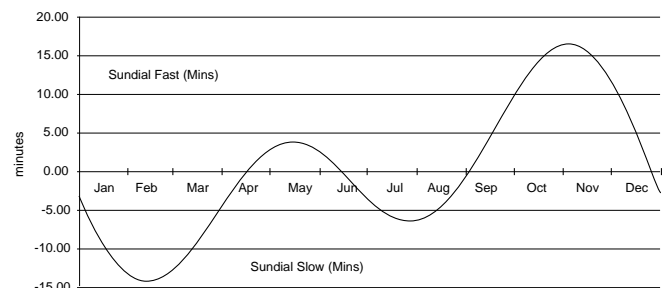

DIAL FACE TEMPLATE

LATITUDE STRIP

Correction for the "Equation of Time"