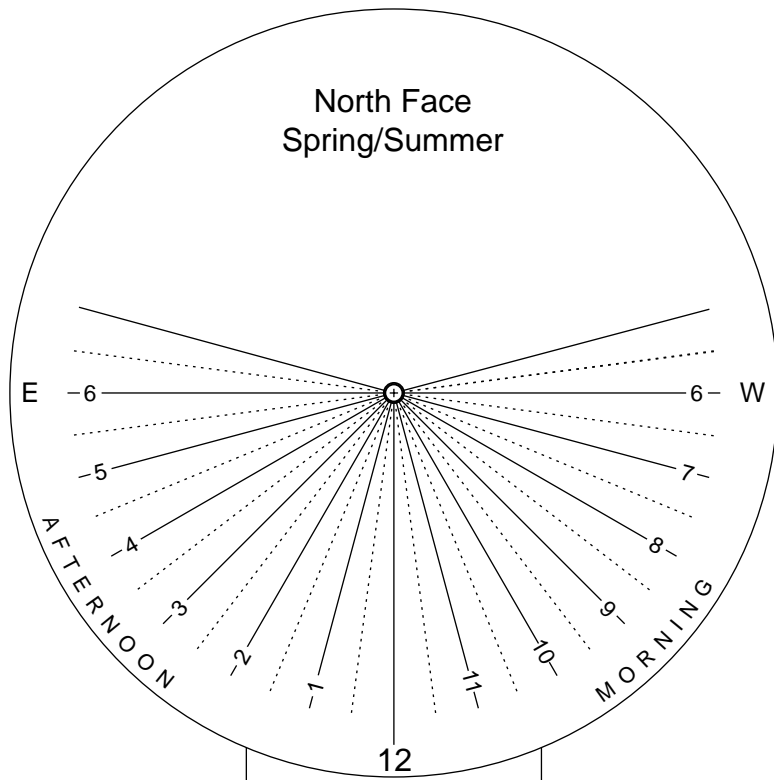

DIAL FACE TEMPLATE

LATITUDE STRIP

Correction for the "Equation of Time"