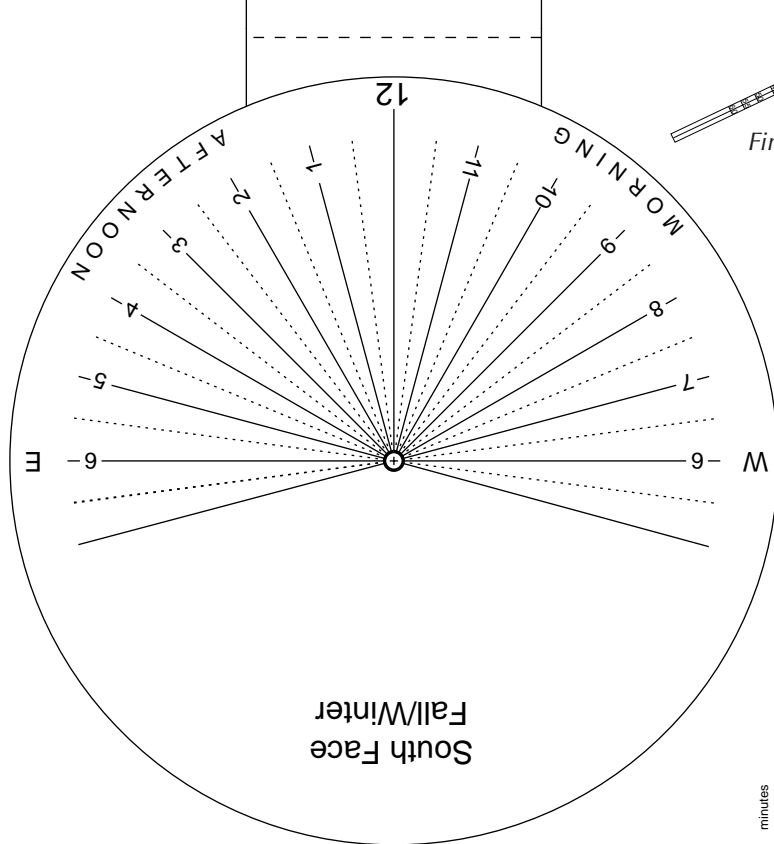

DIAL FACE TEMPLATE

LATITUDE STRIP

Correction for the "Equation of Time"